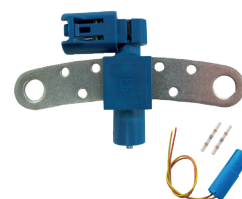

144461

OEM:

Renault 8200436025

MOST COMMON APPLICATION:

Twingo I 1.2
1996/2007